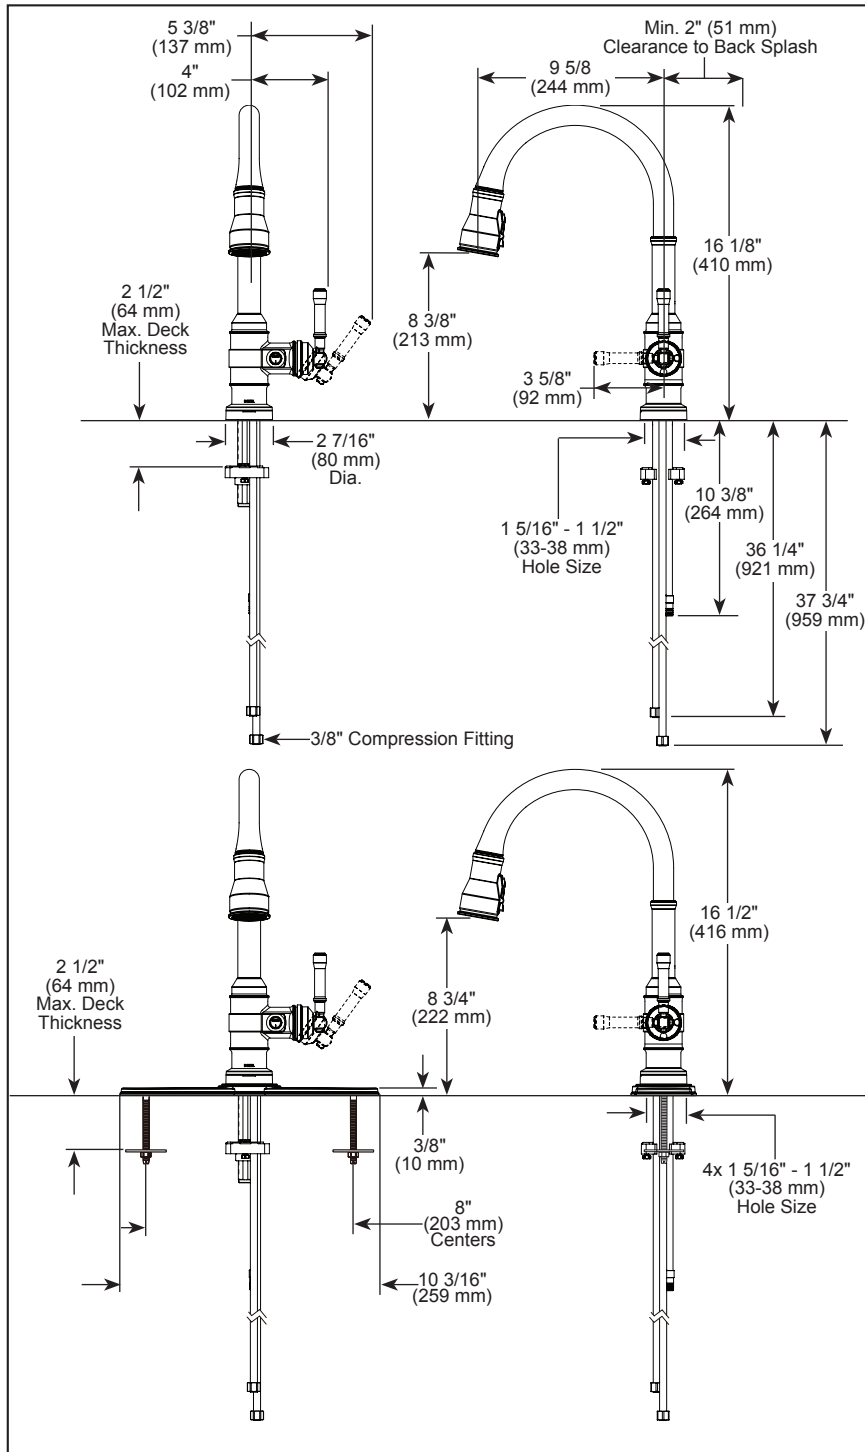

STANDARD SPECIFICATIONS:

- Max flow rate 1.8 gpm @ 60 psi, 6.8 L/min @ 414 kPa
- One or three hole mount (escutcheon optional, not included)
- Diamond coated ceramic cartridge
- 3/8" O.D. straight, staggered PEX supply tubes
- Spout rotates 360°
- Hot/cold indicator markings
- Three-function wand; aerated stream, spray or shield spray
- Dual integral check valves in sprayer
- LED indicator light signals on-off, water temperature and low batteries
- RP102157 Optional 120V AC adapter available (3 prong grounded outlet required)
- Toggles between Touchless and Touch₂O® Technology

COMPLIES WITH:

- ASME A112.18.1 / CSA B125.1
- ICC/ANSI A117.1 - Valve control only

▲ Designate Proper Finish Suffix

Delta Faucet Company reserves the right (1) to make changes in specifications and materials, and (2) to change or discontinue models, both without notice or obligation. Dimensions are for reference only. See current full-line price book or www.deltafaucet.com for finish options and product availability.

DSP-K-9190TL-DST Rev. A

Delta Faucet Company

55 E. 111th Street, Carmel, IN 46280
 350 South Edgeware Road, St. Thomas, ON N5P 4L1
 © 2024 Delta Faucet Company